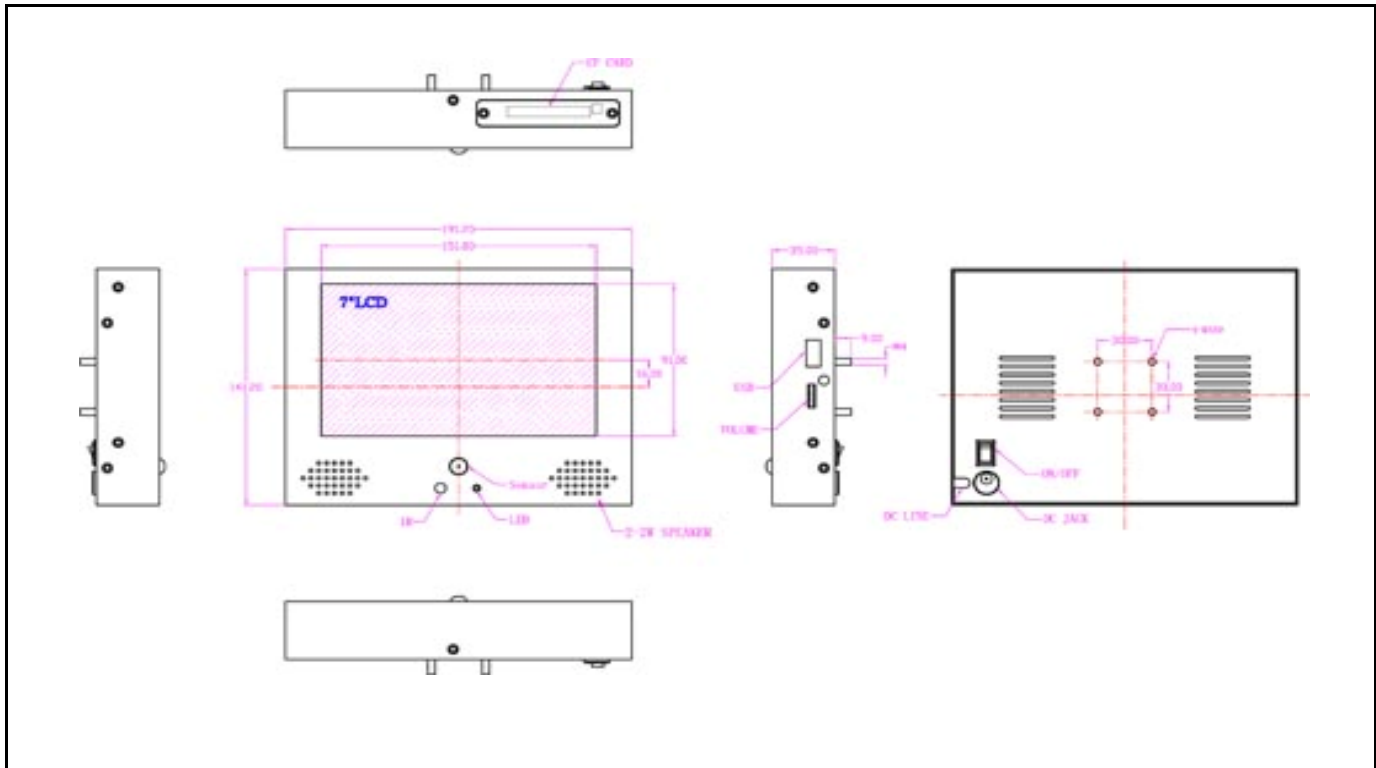

7" LCD Advertising Display w/ Motion

Product Specifications

LCD Panel Size	7 inch - TFT
Resolution	800 x 480
Format	16:9 Widescreen
Brightness	250 cd/m2
Viewing Angle	70/70/70/50
Contrast Ratio	500:1
Backlight Type	LED
Lamp Life Time	20,000 hrs minimum
Operating Temp C°	NA
Input Video Signals	Supports CF I/II and USB to update content
Input Audio Signals	NA
Output Video Signals	NA
Output Audio Signals	Built in Speaker (2W x 2)
Physical Dimensions	19.1cm x 14.1cm x 3.5cm
Physical Weight	1.4 kg
Input Voltage	AC 100-240V 50/60hz

Other Features/ Options

Built in Motion Sensor- ON/OFF control
Schedule Timer Function
Supported File: JPEG, MPEG 1,2,4, MP3
External USB for easy content update
Auto-Start - LED Backlight

Client Notes

Sales Rep: _____