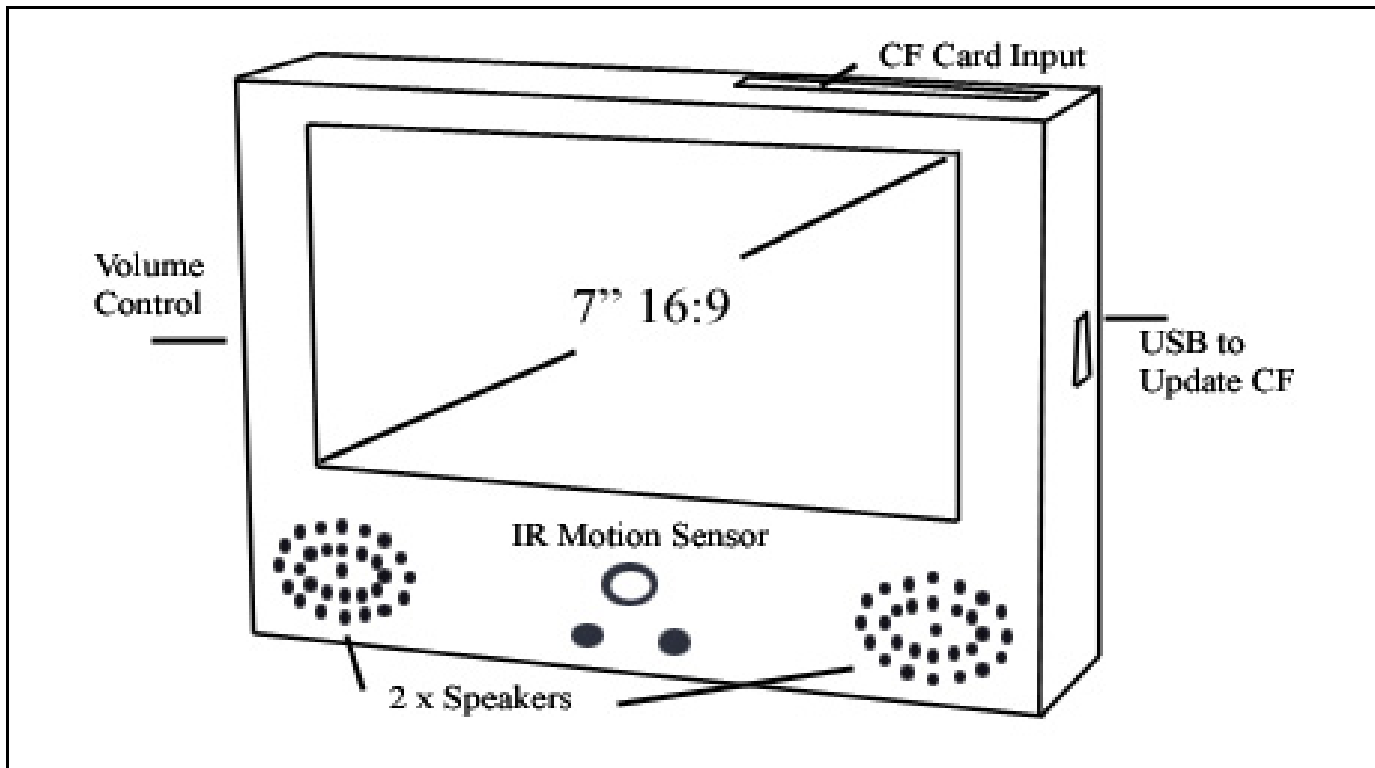

7" LCD Advertising Display w/ Motion Detection**Product Specifications**

LCD Panel Size	7 inch - TFT
Resolution	480 X 234
Format	16:9 Widescreen
Brightness	250 cd/m2
Viewing Angle	NA
Contrast Ratio	300:1
Backlight Type	CCFL
Lamp Life Time	10,000 hrs minimum
Operating Temp C°	NA
Input Video Signals	Supports CF I/II and USB to update content
Input Audio Signals	NA
Output Video Signals	NA
Output Audio Signals	Built in Mono Speaker (2W x 2)
Physical Dimensions	19cm x 15.5cm x 5.5cm
Physical Weight	1.7 kg
Input Voltage	AC 100-240V 50/60hz

Other Features/ Options

Built in Motion Sensor- ON/OFF control
 Standby programmable 30/90/360 sec and a 45 sec mute
 Supported File: JPEG, MPEG 1,2,4, MP3
 Remote Control
 CE/FCC/RoHS

Client Notes

Sales Rep: _____