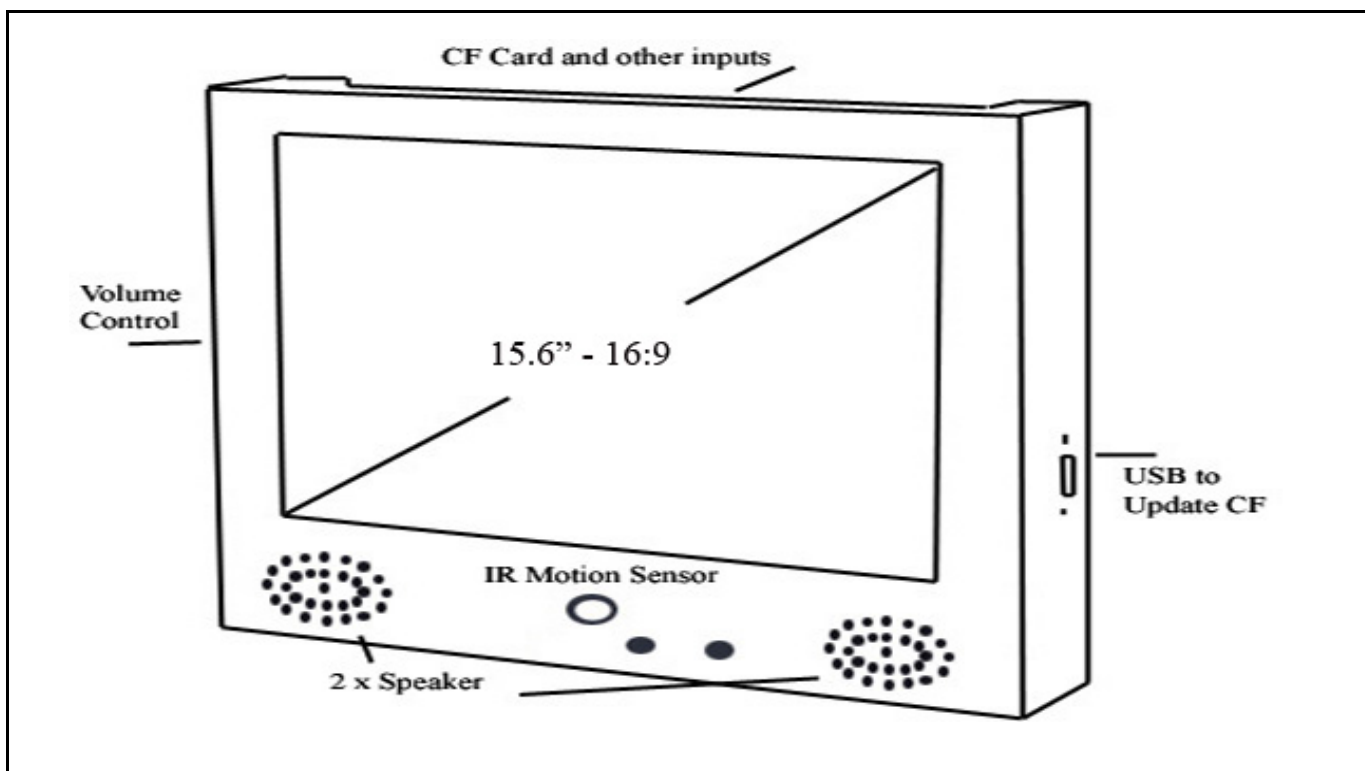

15.6" Widescreen LCD Advertising Display

Product Specifications

LCD Panel Size	15.6 inch - TFT
Resolution	1366 x 768
Format	16:9 Widescreen
Brightness	300 cd/m2
Viewing Angle	NA
Contrast Ratio	500:1
Backlight Type	CCFL
Lamp Life Time	40,000 hrs
Operating Temp C°	NA
Input Video Signals	Supports CF I/II and USB to update content. VGA
Input Audio Signals	3.5mm Audio (optional)
Output Video Signals	NA
Output Audio Signals	Built in Stereo Speakers (5W x 2)
Physical Dimensions	28cm x 40cm x 5.0cm
Physical Weight	5.5 kg
Input Voltage	AC 100-240V 50/60hz

Other Features/ Options

Built in Motion Sensor- ON/OFF control
Standby programmable 30/90/360 sec and a 45 sec mute
Supported File: JPEG, MPEG 1,2,4, MP3
Remote Control- CE/FCC/RoHS
Auto-Start Function

Client Notes

Sales Rep:

Interlink Americas Inc
Tel: 562.366.4523 | Fax: 562 366 8428

One World Trade Center 8th Floor
Long Beach | CA 90831 | USA