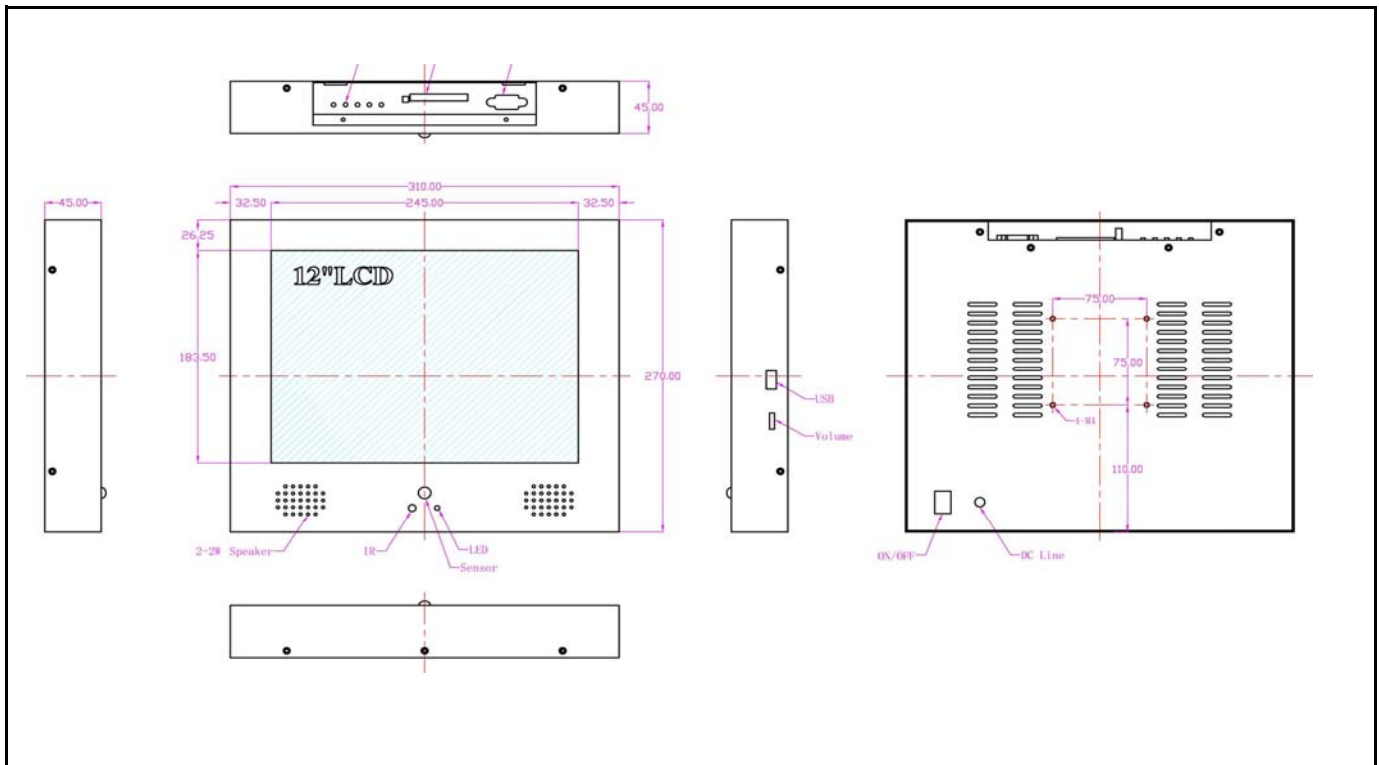

12" LCD Advertising Display w/ Motion Detection

Product Specifications

LCD Panel Size	12 inch - TFT
Resolution	800 x 600
Format	4:3 Standard
Brightness	350 cd/m2
Viewing Angle	NA
Contrast Ratio	500:1
Backlight Type	CCFL
Lamp Life Time	20,000
Operating Temp C°	NA
Input Video Signals	Supports CF I/II and USB to update content. VGA
Input Audio Signals	NA
Output Video Signals	3.5mm Audio (optional)
Output Audio Signals	Built in Stereo Speakers (5W x 2)
Physical Dimensions	31cm x 27cm x 4.5cm
Physical Weight	NA
Input Voltage	AC 100-240V 50/60hz

Other Features/ Options

Built in Motion Sensor- ON/OFF control
Standby programmable 30/90/360 sec and a 45 sec mute
Supported File: JPEG, MPEG 1,2,4, MP3
Remote Control- CE/FCC/RoHS
Tempered Protective Glass

Client Notes

Sales Rep:

Interlink Americas Inc
Tel: 562.366.4523 | Fax: 562 366 8428

One World Trade Center 8th Floor
Long Beach | CA 90831 | USA