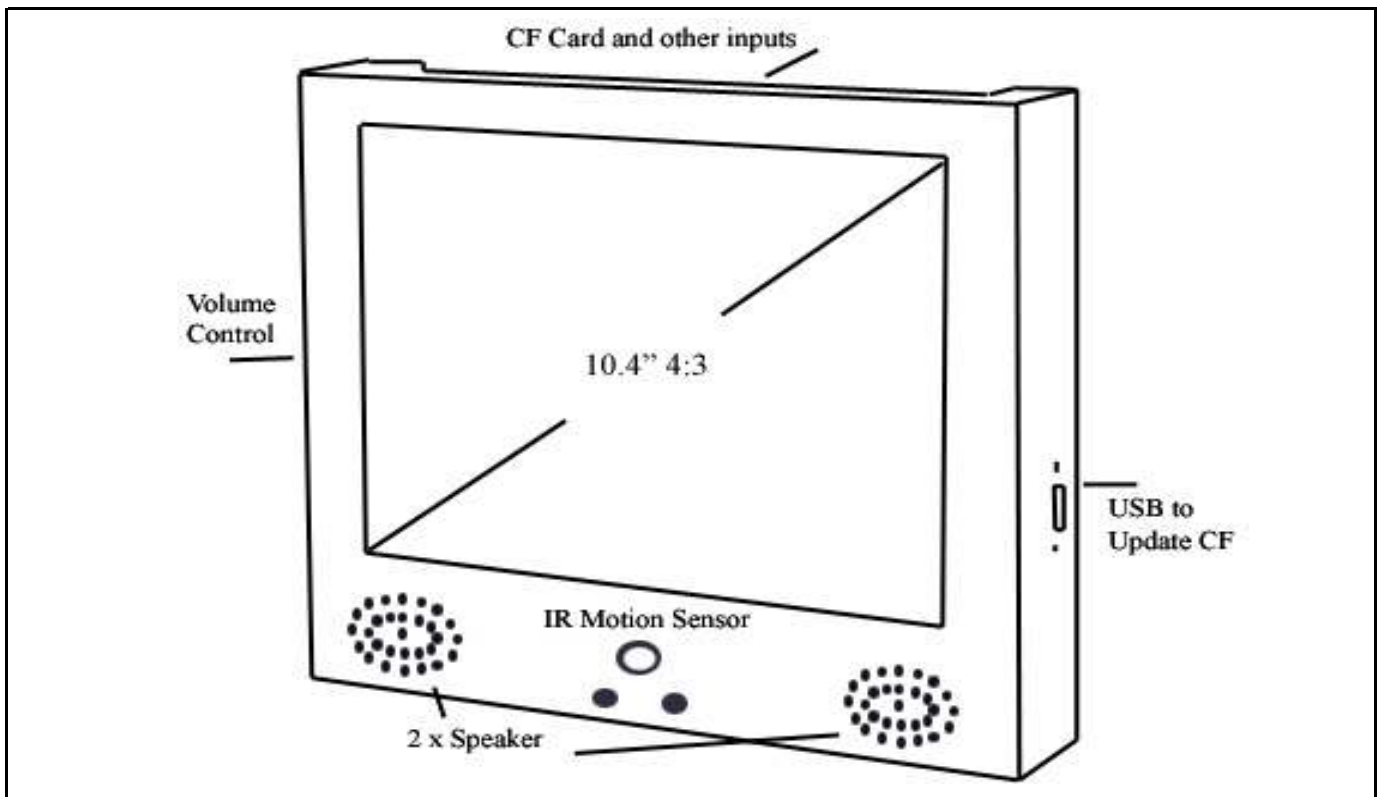

TECHNICAL DATA

10.4" LCD Advertising Display w/ Motion Detection

Product Specifications

LCD Panel Size	10.4 inch - TFT
Resolution	800 x 600
Format	4:3 Standard
Brightness	300 cd/m2
Viewing Angle	NA
Contrast Ratio	500:1
Backlight Type	LED
Lamp Life Time	10,000 hrs (MIN)
Operating Temp C°	NA
Input Video Signals	Supports CF I/II and USB to update content. VGA
Input Audio Signals	3.5mm Audio (optional)
Output Video Signals	NA
Output Audio Signals	Built in Stereo Speakers (2W x 2)
Physical Dimensions	26.4cm x 23cm x 4.5cm
Physical Weight	3.2 kg
Input Voltage	AC 100-240V 50/60hz

Other Features/ Options

Built in Motion Sensor- ON/OFF control
Standby programmable 30/90/360 sec and a 45 sec mute
Supported File: JPEG, MPEG 1,2,4, MP3
Remote Control- CE/FCC/RoHS
VGA Input

Client Notes