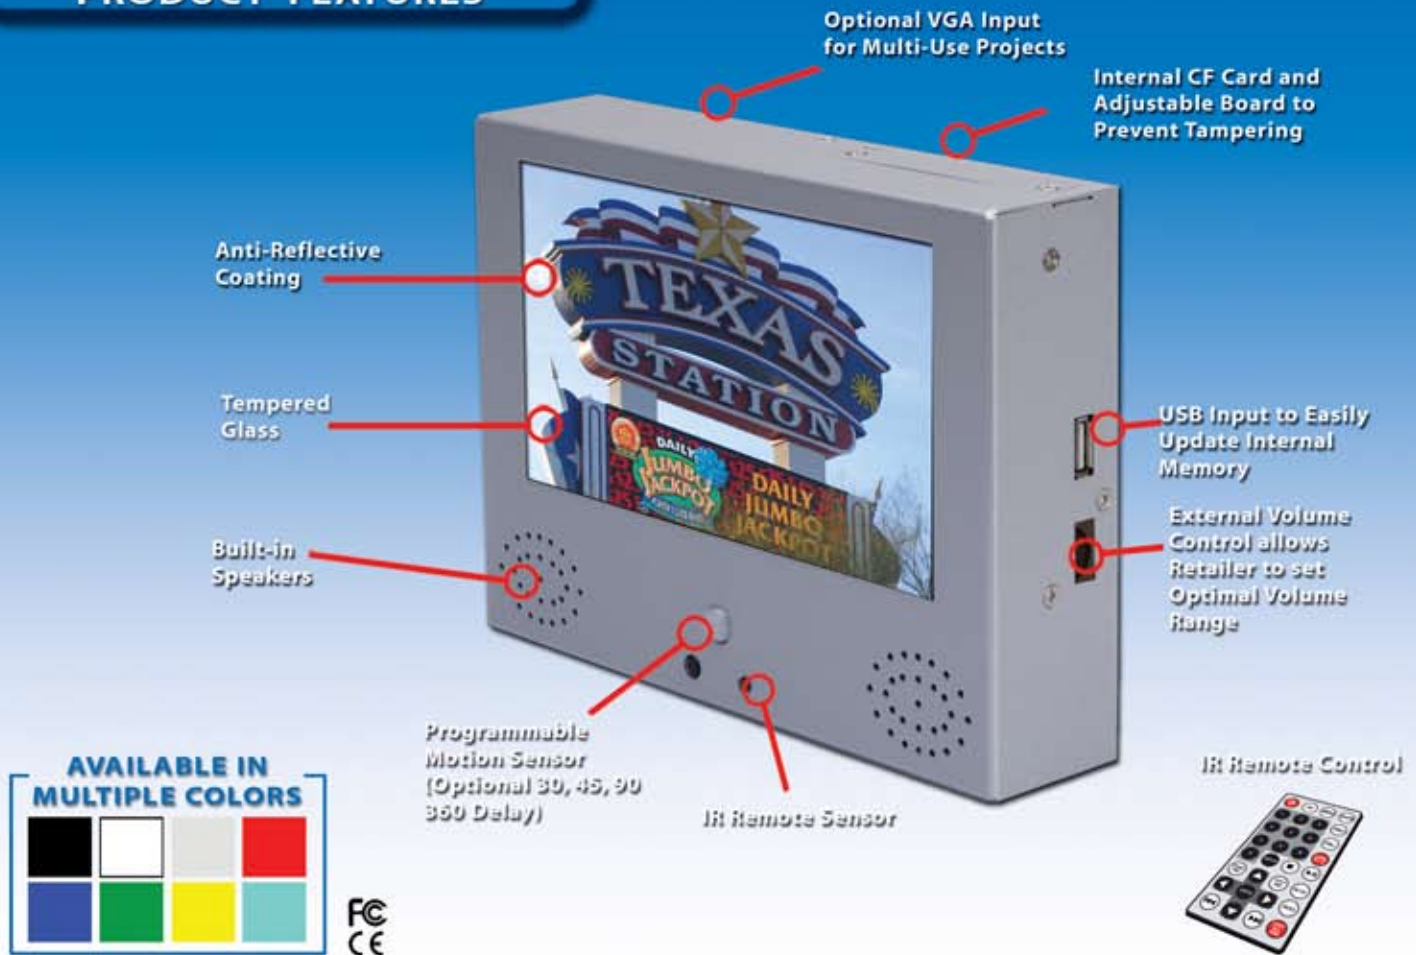

PRODUCT FEATURES

AVAILABLE IN
MULTIPLE COLORS

COMPARISON CHART

Size	7"	10.4"	15"	17"	19"
Aspect Ratio (H x V)	16:9	4:3	4:3	16:9	16:9
Resolution	480x234	800x600	1024x768	1440x900	1440x900
Cell type	TFT	TFT	TFT	TFT	TFT
Brightness (cd/m2)	250	350	250	250	300
Contrast Ratio	300:1	400:1	450:1	500:1	700:1
Response time (ms)	16	10	16	8	8
Color System	PAL/NTSC	PAL/NTSC	PAL/NTSC	PAL/NTSC	PAL/NTSC
Lamp life time (hrs)	10,000 (minimum)	20,000	40,000	30000	50000
Audio System	Stereo	Stereo	Stereo	Stereo	Stereo
Supported Media Card	CF I/II, USB	CF type I/II, USB to update content	CF type I/II, USB to update content	CF type I/II, USB to update content	CF type I/II, USB to update content
Supported File Format	JPEG, MPEG1, 2, 4, MP3	JPEG, MPEG1, 2, 4, MP3	JPEG, MPEG1, 2, 4, MP3	JPEG, Motion JPEG, MPEG1, 2, 4, MP3	JPEG, Motion JPEG, MPEG1, 2, 4, MP3
Input	/	VGA, RCA x 1, 3.5mm stereo jack (Optional)	VGA, RCA x 1, 3.5mm stereo jack (Optional)	VGA, RCA x 1, 3.5mm stereo jack (Optional)	VGA, RCA x 1, 3.5mm stereo jack (Optional)
Remote Control	Yes	Yes	Yes	Yes	Yes
Motion Sensor	Yes	Yes	Yes	Yes	Yes
Other Features	Auto start, Auto play, Auto repeat, Slideshow	Auto start, Auto play, Auto repeat, Slideshow	Auto start, Auto play, Auto repeat, Slideshow	Auto start, Auto play, Auto repeat, Slideshow	Auto start, Auto play, Auto repeat, Slideshow
Option 1: English and Latin based languages	Yes	Yes	Yes	Yes	Yes
Option 2: Traditional/Simplified Chinese and English	Yes	Yes	Yes	Yes	Yes
Speaker	Built in Mono Speaker(2W X 2)	Built in Stereo Speaker(2W X 2)	Built in Stereo Speaker(5W X 2)	Built in Stereo Speaker(5W X 2)	Built in Stereo Speaker(5W X 2)
Input Voltage	AC 100-240V,	AC 100-240V, 50/60Hz	AC 100-240V, 50/60Hz	AC 100-240V, 50/60Hz	AC 100-240V, 50/60Hz